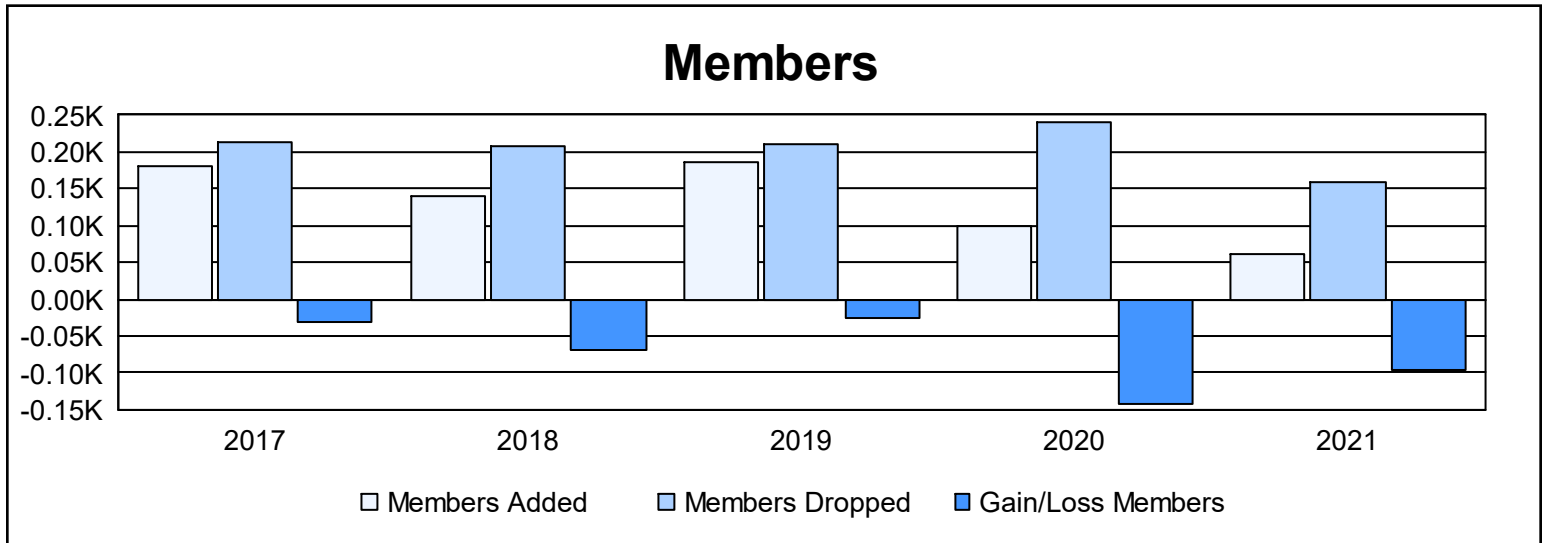

Year	New Clubs	Dropped Clubs	Gain/ Loss Clubs	New Members	Charter Members	Reinstate Members	Transfer Members	Total Member Added	Total Members Dropped	Gain/ Loss Members
2016-2017	2	0	2	115	43	0	24	182	212	-30
2017-2018	0	0	0	121	1	3	15	140	209	-69
2018-2019	1	0	1	144	22	4	16	186	211	-25
2019-2020	0	6	-6	70	5	8	16	99	240	-141
2020-2021	0	3	-3	51	3	3	5	62	158	-96
<b>Average</b>	<b>1</b>	<b>2</b>	<b>-1</b>	<b>100</b>	<b>15</b>	<b>4</b>	<b>15</b>	<b>134</b>	<b>206</b>	<b>-72</b>

### Membership Composition June 2021 Cumulative