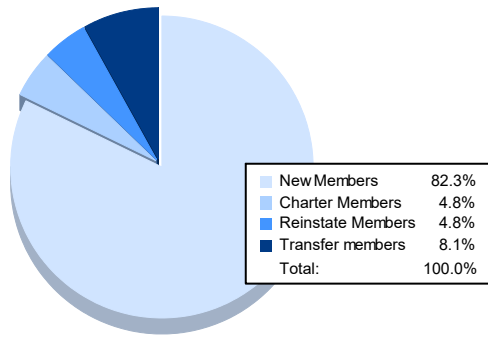

Year	New Clubs	Dropped Clubs	Gain/ Loss Clubs	New Members	Charter Members	Reinstate Members	Transfer Members	Total Member Added	Total Members Dropped	Gain/ Loss Members
2016-2017	2	0	2	115	43	0	24	182	212	-30
2017-2018	0	0	0	121	1	3	15	140	209	-69
2018-2019	1	0	1	144	22	4	16	186	211	-25
2019-2020	0	6	-6	70	5	8	16	99	240	-141
2020-2021	0	3	-3	51	3	3	5	62	158	-96
<b>Average</b>	<b>1</b>	<b>2</b>	<b>-1</b>	<b>100</b>	<b>15</b>	<b>4</b>	<b>15</b>	<b>134</b>	<b>206</b>	<b>-72</b>

### Membership Composition June 2021 Cumulative