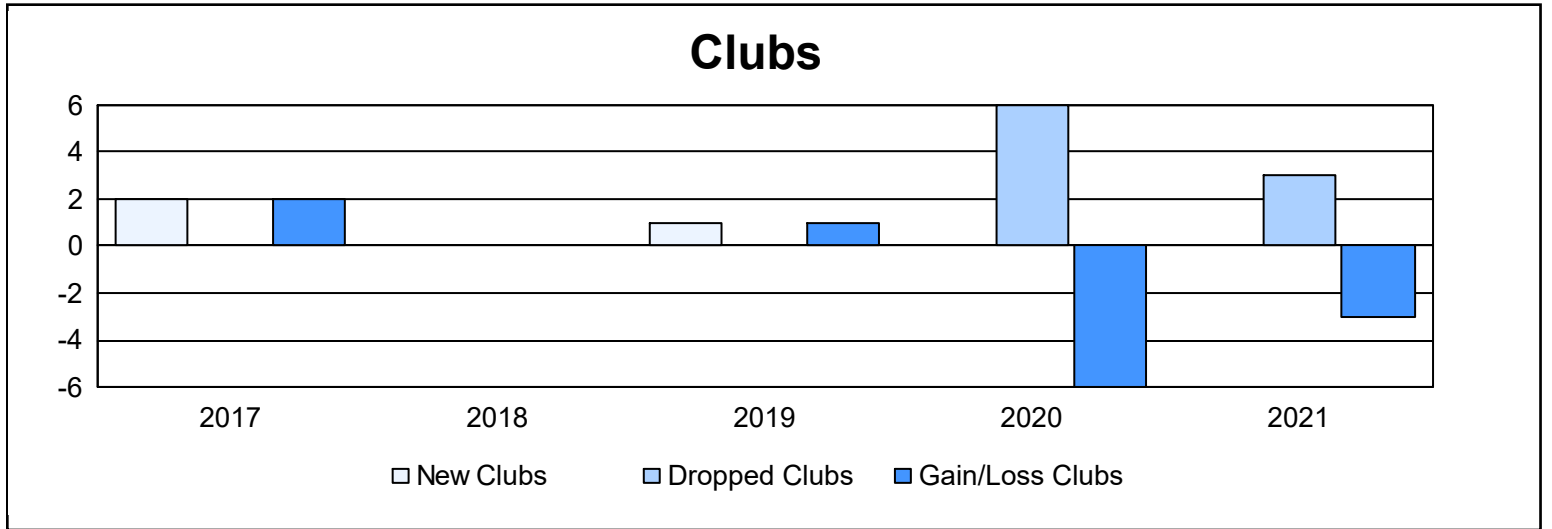

Year	New Clubs	Dropped Clubs	Gain/ Loss Clubs	New Members	Charter Members	Reinstate Members	Transfer Members	Total Member Added	Total Members Dropped	Gain/ Loss Members
2016-2017	2	0	2	115	43	0	24	182	212	-30
2017-2018	0	0	0	121	1	3	15	140	209	-69
2018-2019	1	0	1	144	22	4	16	186	211	-25
2019-2020	0	6	-6	70	5	8	16	99	240	-141
2020-2021	0	3	-3	51	3	3	5	62	158	-96
<b>Average</b>	<b>1</b>	<b>2</b>	<b>-1</b>	<b>100</b>	<b>15</b>	<b>4</b>	<b>15</b>	<b>134</b>	<b>206</b>	<b>-72</b>

### Membership Composition June 2021 Cumulative